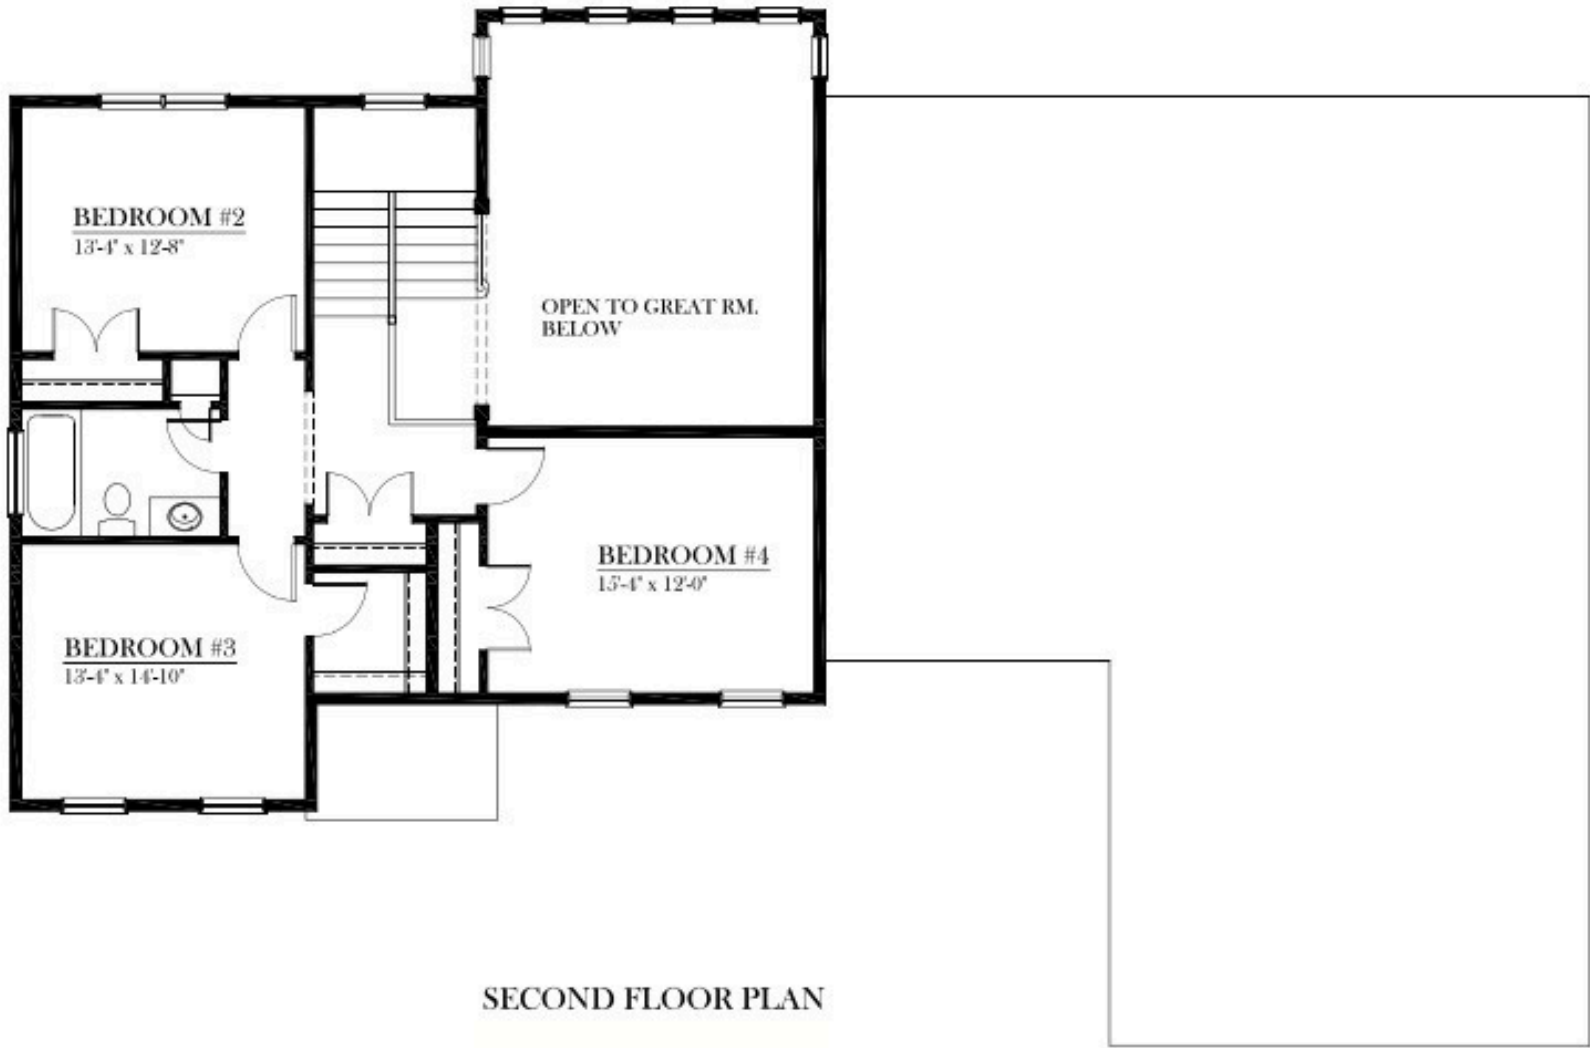

The Harrison Classic

4 bedroom | 2.5 bathroom
2,775 sq. ft.

FIRST FLOOR PLAN

SECOND FLOOR PLAN